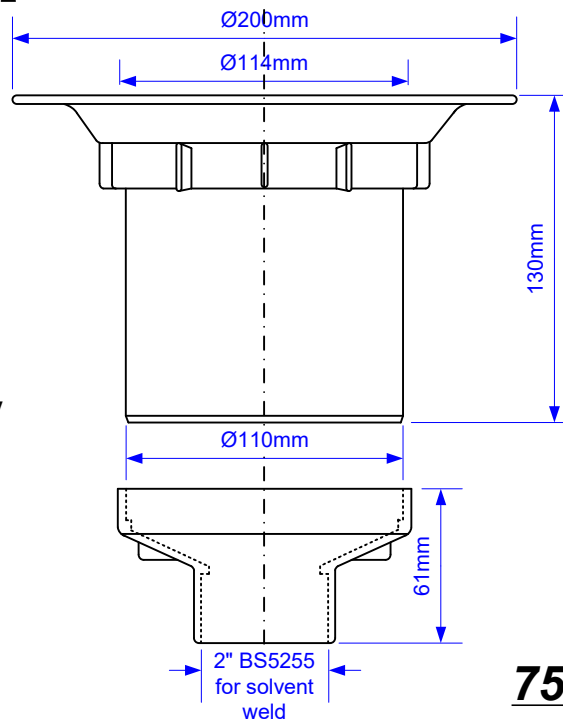

Code:

75mm Vertical Trapped Gully for use with Tiled or Stone Flooring.

M'ALPINE
Plumbing Products

Grid and Tube dimensions for

TSG2-T150SS (no screws)

Each product uses this Trap Body

75mm Water Seal

Drawing verified correct as of:

27/03/2019
RM

DRAWN BY

RM

REVISED

27/03/2019

FILENAME

75MM VERTICAL TILED FLOORING TRAPS.VSD

SCALE