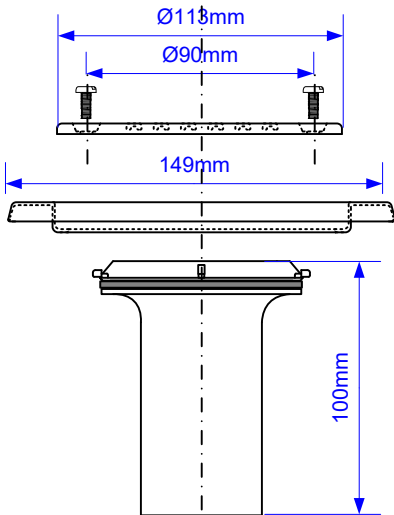

Code:

75mm Vertical Trapped Gully for use with Tiled or Stone Flooring.

M'ALPINE
Plumbing Products

Grid and Tube dimensions for

TSG2-T150SS (no screws)

Each product uses this Trap Body

75mm Water Seal

Drawing verified correct as of:

27/03/2019
RM

DRAWN BY

RM

REVISED

27/03/2019

FILENAME

75MM VERTICAL TILED FLOORING TRAPS.VSD

SCALE