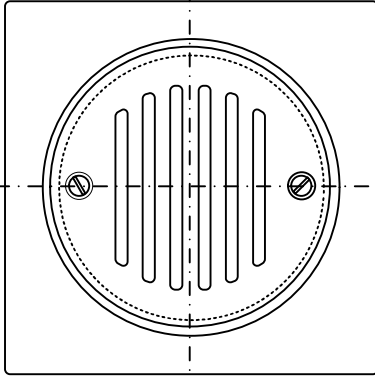

Code:

75mm Vertical Trapped Gully for use with Tiled or Stone Flooring.

M'ALPINE
Plumbing Products

Grid and Tube dimensions for

TSG2-T150SS (no screws)

Each product uses this Trap Body

75mm Water Seal

Drawing verified correct as of:

27/03/2019
RM

DRAWN BY

RM

REVISED

27/03/2019

FILENAME

75MM VERTICAL TILED FLOORING TRAPS.VSD

SCALE