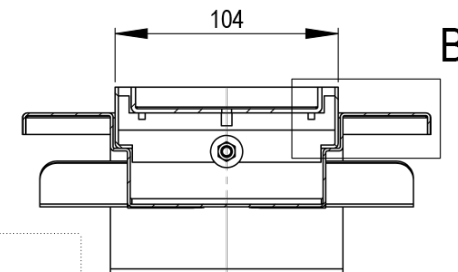

This document must not be copied without our written permission, and the contents thereof must not be imported to a third party nor be used for any unauthorized purpose. Contravention will be prosecuted. Purus AB

A-A