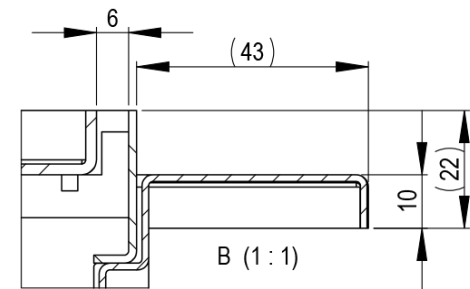

This document must not be copied without our written permission, and the contents thereof must not be imported to a third party nor be used for any unauthorized purpose. Contravention will be prosecuted. Purus AB

A-A