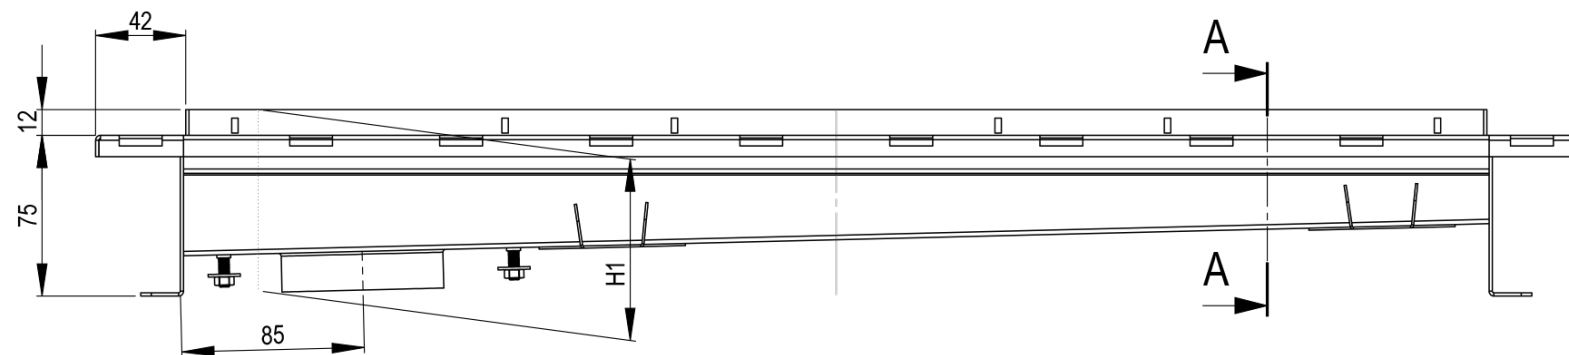

This document must not be copied without our written permission, and the contents thereof must not be imported to a third party nor be used for any unauthorized purpose. Contravention will be prosecuted. Purus AB

A-A