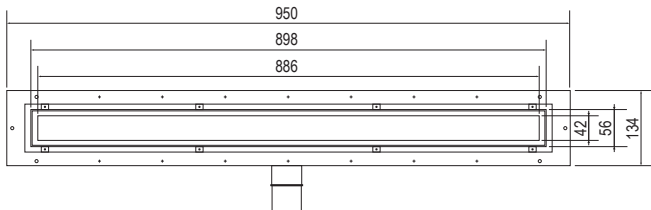

Linke Line Linear Drains

600mm

700mm

950mm

1050mm

1300mm

Outlets

Outlets

Low

Side

End