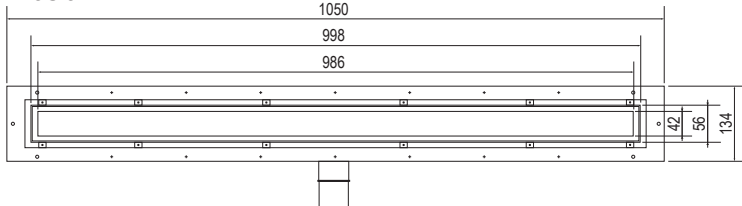

Linke Line Linear Drains

600mm

700mm

950mm

1050mm

1300mm

Outlets

Outlets

Low

Side

End