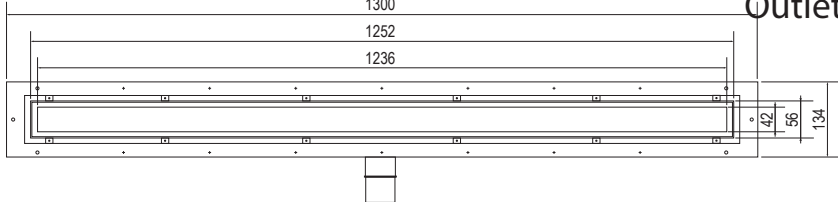

Linke Line Linear Drains

600mm

700mm

950mm

1050mm

1300mm

Outlets

Outlets

Low

Side

End