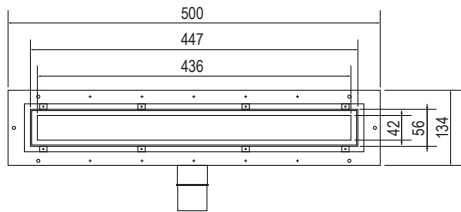

Linke Line Linear Drains

600mm

700mm

950mm

1050mm

1300mm

Outlets

Outlets

Low

Side

End