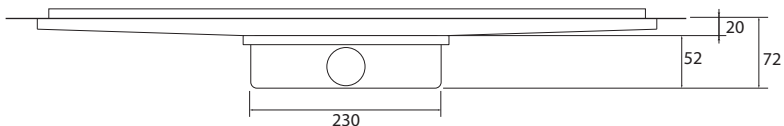

Linke Line Linear Drains

600mm

700mm

950mm

1050mm

1300mm

Outlets

Outlets

Low

Side

End