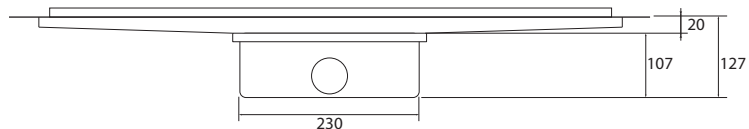

Linke Line Linear Drains

600mm

700mm

950mm

1050mm

1300mm

Outlets

Outlets

Low

Side

End