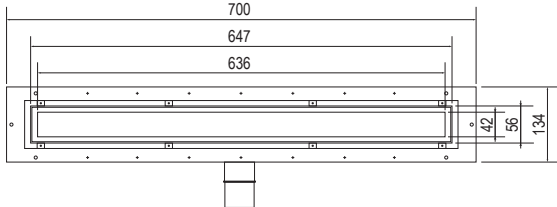

Linke Line Linear Drains

600mm

700mm

950mm

1050mm

1300mm

Outlets

Outlets

Low

Side

End