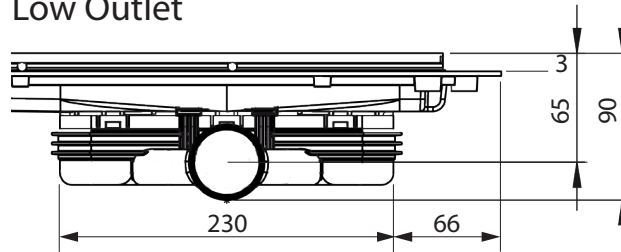

Purus Living Linear with Micro Cement Adapter Grid

Low Outlet

Side Outlet

End Outlet