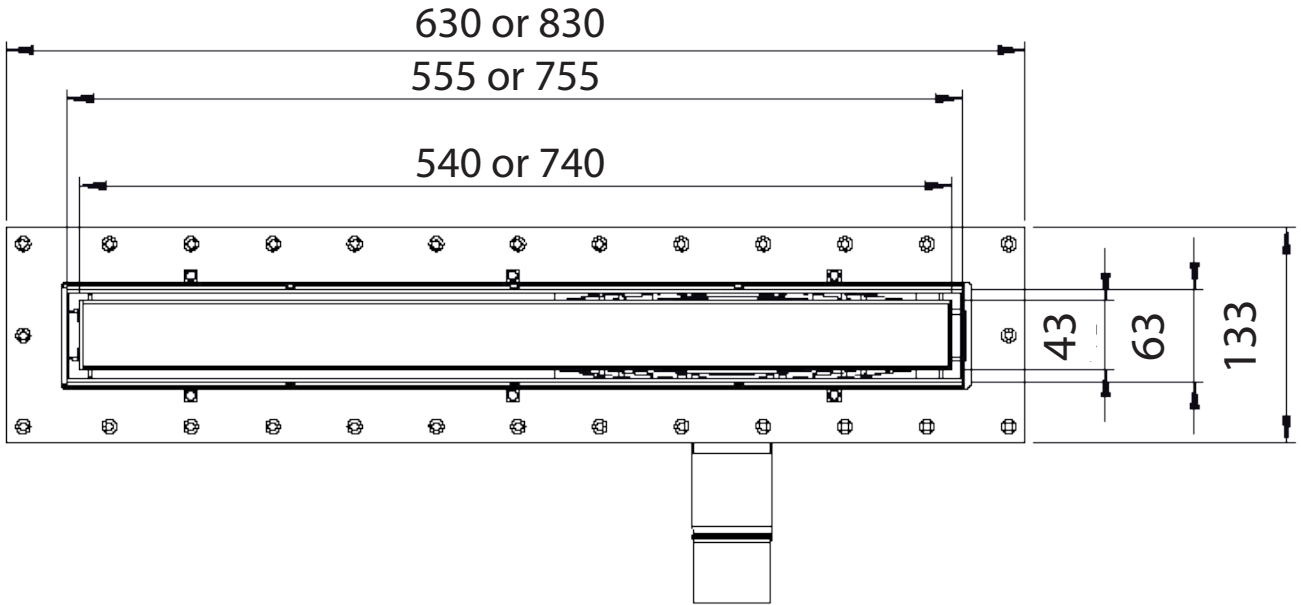

Purus Living Linear with Micro Cement Adapter Grid

Low Outlet

Side Outlet

End Outlet