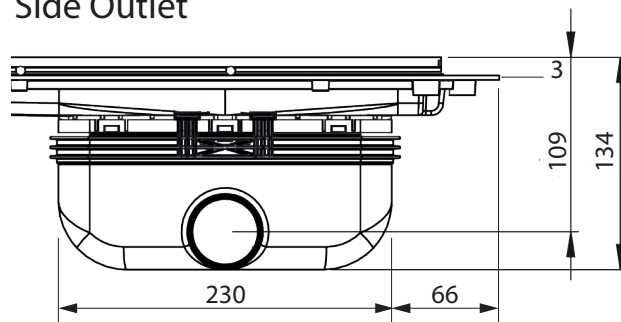

Purus Living Linear with Micro Cement Adapter Grid

Low Outlet

Side Outlet

End Outlet