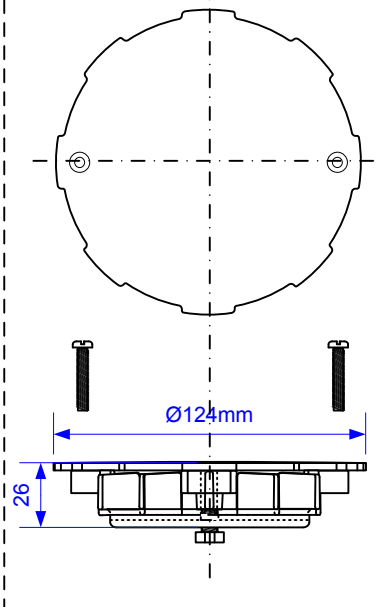

Code:

Untrapped Gully with 22mm Outlet for use with Sheet Flooring.

MALPINE
Plumbing Products

Grid dimensions for
USG1WH (with screws)

Grid dimensions for
USG1SS

**Each
product
uses this
Trap Body**

Drawing verified
correct as of:

28/08/2017
RM

DRAWN BY

RM

REVISED

SCALE

1: 3

FILENAME
UNTRAPPED 22MM SHEET
FLOORING GULLIES.VSD

DATE