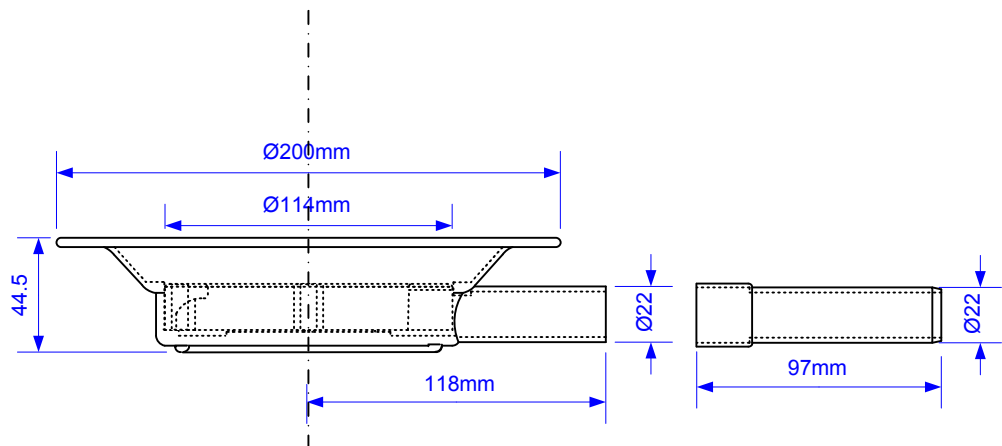

Code:

Untrapped Gully with 22mm Outlet for use with Sheet Flooring.

MALPINE
Plumbing Products

Grid dimensions for
USG1WH (with screws)

Grid dimensions for
USG1SS

**Each
product
uses this
Trap Body**

Drawing verified
correct as of:

28/08/2017
RM

DRAWN BY

RM

REVISED

SCALE

1: 3

FILENAME
UNTRAPPED 22MM SHEET
FLOORING GULLIES.VSD

DATE