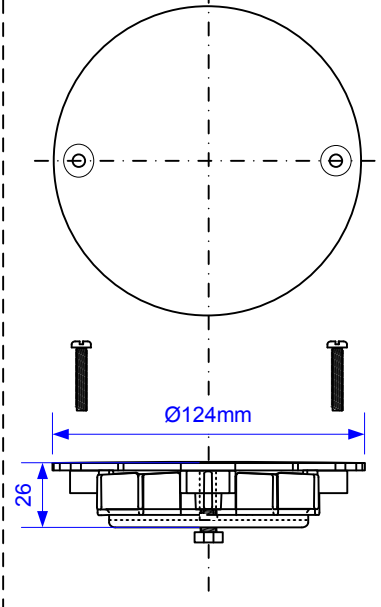

Code:

Untrapped Gully with 22mm Outlet for use with Sheet Flooring.

MALPINE
Plumbing Products

Grid dimensions for
USG1WH (with screws)

Grid dimensions for
USG1SS

**Each
product
uses this
Trap Body**

Drawing verified
correct as of:

28/08/2017
RM

DRAWN BY

RM

REVISED

SCALE

1: 3

FILENAME
UNTRAPPED 22MM SHEET
FLOORING GULLIES.VSD

DATE