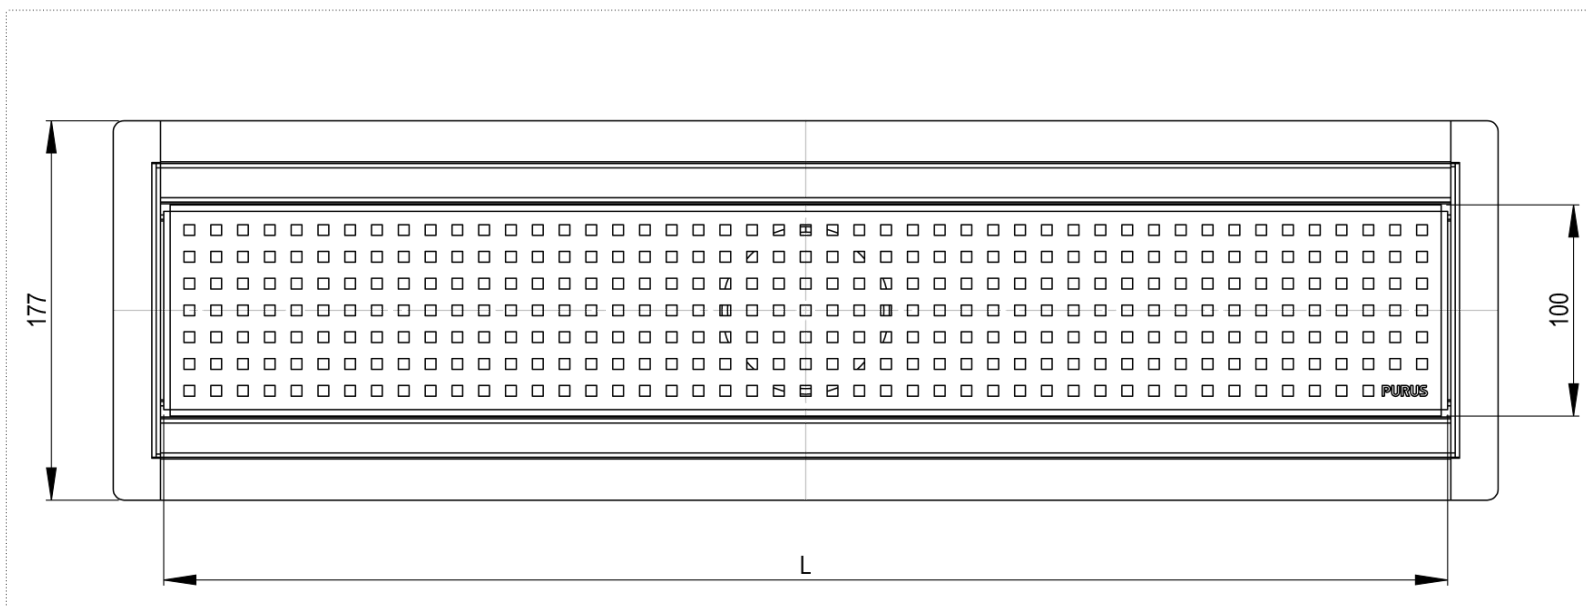

Dimension	L
600x100	600
800x100	800
900x100	900
1000x100	1000
1100x100	1100
1200x100	1200
1400x100	1400
1500x100	1500
2000x100	2000
2500x100	2500

SE: Ursparingsmått (L+150) x 280	FI: Asennusaule (L+150) x 280
NO: Utsparingsmål (L+150) x 280	EN: Recess dimensions (L+150) x 280
DK: Udsparringsmål (L+150) x 280	DE: Ausschnittmaße (L+150) x 280

SE	Purusränna 100	Massagolv	Mittutlopp	Silplåt 'Chess'
NO	Purusrenne 100	Epoxygulv	Sentret	Rist 'Chess'
DK	Purusrende 100	Epoxygulv	Midtudløb	Rist 'Chess'
FI	Purus-kouru 100	Massalattia	Kaivo keskellä	Ritilä 'Chess'
EN	Purus channel 100	Resin flooring	Central outlet	Grate 'Chess'
DE	Purusrinne 100	Epoxyböden	Mitteauslass	Gitter 'Chess'

Annotation	-	Scale	1:2.5	Page	1(1)	General tolerance: ISO 2768-1	A3	This drawing replace	-	Replaced by	-	Date	-
		Material	-	Surface treatment	-	Weight (gram)	-	Volume (cm3)	-	Approved by	SwS	Date	2016-10-18
Name PR 100 massagolv mitt Chess								Article no PR151xxxCM		Edition 1