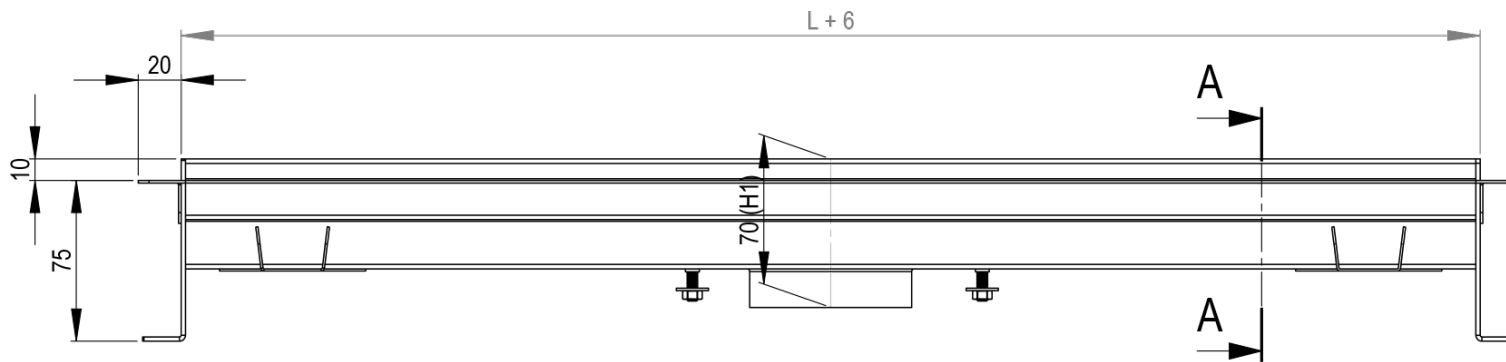

This document must not be copied without our written permission, and the contents thereof must not be imported to a third party nor be used for any unauthorized purpose. Contravention will be prosecuted. Purus AB

A-A