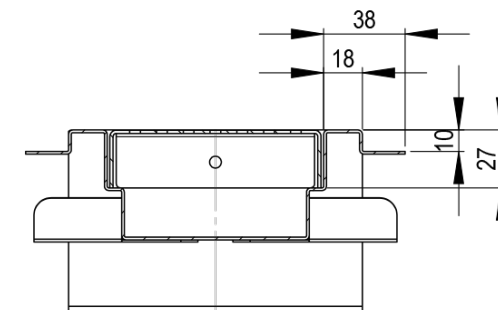

This document must not be copied without our written permission, and the contents thereof must not be imported to a third party nor be used for any unauthorized purpose. Contravention will be prosecuted. Purus AB

A-A