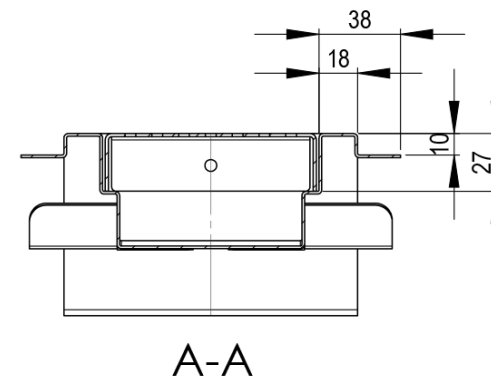

This document must not be copied without our written permission, and the contents thereof must not be imported to a third party nor be used for any unauthorized purpose. Contravention will be prosecuted. Purus AB

Dimension	L	H1
600x100	600	85
800x100	800	85
900x100	900	85
1000x100	1000	85
1100x100	1100	90
1200x100	1200	90
1400x100	1400	90
1500x100	1500	90
2000x100	2000	95
2500x100	2500	95

SE: Ursparningsmått (L+150) x 280	FI: Asennusaule (L+150) x 280
NO: Utsparingsmål (L+150) x 280	EN: Recess dimensions (L+150) x 280
DK: Udsparingsmål (L+150) x 280	DE: Ausschnittmaße (L+150) x 280

SE	Purusränna 100	Massagolv	Utlopp vid gavel	Silplåt 'Chess'
NO	Purusrenne 100	Epoxygulv	Utløp ved gavel	Rist 'Chess'
DK	Purusrende 100	Epoxygulv	Utløb ved gavl	Rist 'Chess'
FI	Purus-kouru 100	Massalattia	Kaivo päädyssä	Ritilä 'Chess'
EN	Purus channel 100	Resin flooring	End outlet	Grate 'Chess'
DE	Purusrinne 100	Epoxyböden	Endauslass	Gitter 'Chess'

Annotation	-	Scale	1:2.5	Page	1(1)	General tolerance: ISO 2768-1	A3	This drawing replace	Replaced by	Date
							Weight (gram)	-	Volume (cm3)	-
Material	-	Surface treatment	-	Designer	SWS	Created date	2016-10-17			
PR 100 massagolv gavel Chess							Article no	PR151xxxCG		
Purus AB Södra Dragongatan 15 SE-271 39 YSTAD, SWEDEN Ph. +46 104144900 Fax +46 104144996 www.purus.se							Edition		1