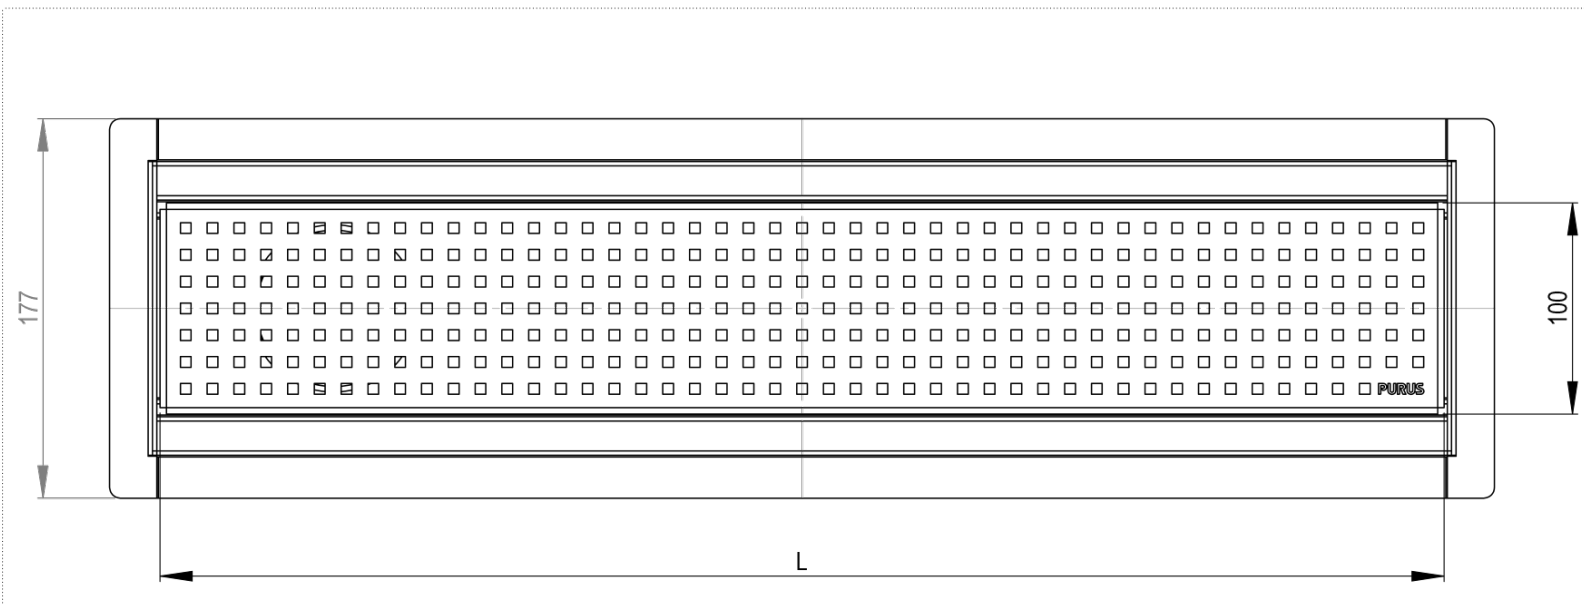

This document must not be copied without our written permission, and the contents thereof must not be imported to a third party nor be used for any unauthorized purpose. Contravention will be prosecuted. Purus AB

Dimension	L	H1
600x100	600	85
800x100	800	85
900x100	900	85
1000x100	1000	85
1100x100	1100	90
1200x100	1200	90
1400x100	1400	90
1500x100	1500	90
2000x100	2000	95
2500x100	2500	95

SE: Ursparningsmått (L+150) x 280	FI: Asennusaule (L+150) x 280
NO: Utsparingsmål (L+150) x 280	EN: Recess dimensions (L+150) x 280
DK: Udsparingsmål (L+150) x 280	DE: Ausschnittmaße (L+150) x 280

SE	Purusränna 100	Massagolv	Utlopp vid gavel	Silplåt 'Chess'
NO	Purusrenne 100	Epoxygulv	Utløp ved gavel	Rist 'Chess'
DK	Purusrende 100	Epoxygulv	Utløb ved gavl	Rist 'Chess'
FI	Purus-kouru 100	Massalattia	Kaivo päädyssä	Ritilä 'Chess'
EN	Purus channel 100	Resin flooring	End outlet	Grate 'Chess'
DE	Purusrinne 100	Epoxyböden	Endauslass	Gitter 'Chess'

Annotation	-	Scale	1:2.5	Page	1(1)	General tolerance: ISO 2768-1	A3	This drawing replace	Replaced by	Date
							Weight (gram)	-	Volume (cm3)	-
Material	-	Surface treatment	-	Designer	SWS	Created date	2016-10-17			
PR 100 massagolv gavel Chess							Article no	PR151xxxCG		
Purus AB Södra Dragongatan 15 SE-271 39 YSTAD, SWEDEN Ph. +46 104144900 Fax +46 104144996 www.purus.se							Edition		1