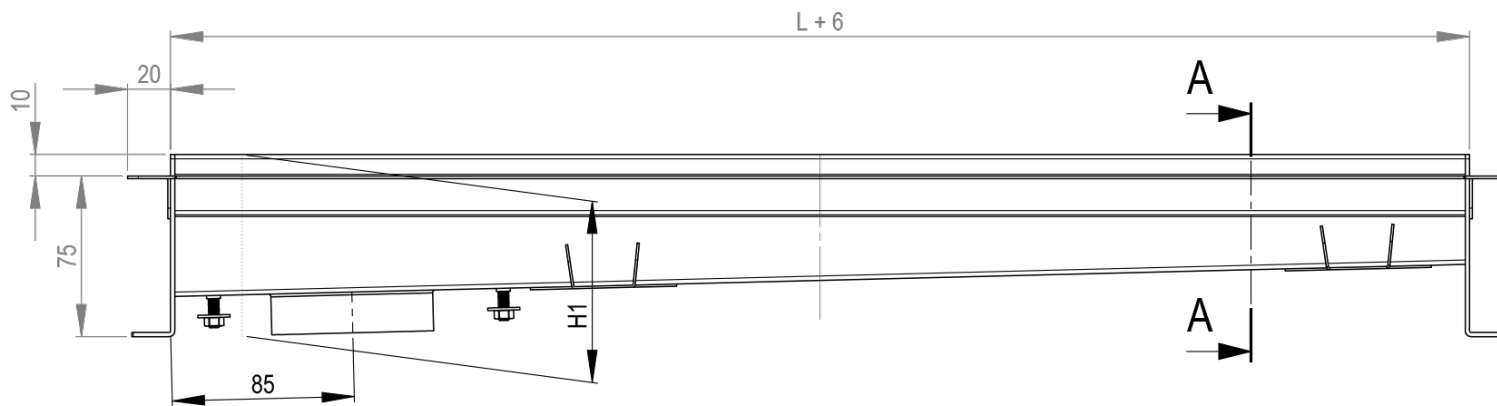

This document must not be copied without our written permission, and the contents thereof must not be imported to a third party nor be used for any unauthorized purpose. Contravention will be prosecuted. Purus AB

Dimension	L	H1
600x100	600	85
800x100	800	85
900x100	900	85
1000x100	1000	85
1100x100	1100	90
1200x100	1200	90
1400x100	1400	90
1500x100	1500	90
2000x100	2000	95
2500x100	2500	95

SE: Ursparningsmått (L+150) x 280	FI: Asennusaule (L+150) x 280
NO: Utsparingsmål (L+150) x 280	EN: Recess dimensions (L+150) x 280
DK: Udsparingsmål (L+150) x 280	DE: Ausschnittmaße (L+150) x 280

SE	Purusränna 100	Massagolv	Utlopp vid gavel	Silplåt 'Chess'
NO	Purusrenne 100	Epoxygulv	Utløp ved gavel	Rist 'Chess'
DK	Purusrende 100	Epoxygulv	Utløb ved gavl	Rist 'Chess'
FI	Purus-kouru 100	Massalattia	Kaivo päädyssä	Ritilä 'Chess'
EN	Purus channel 100	Resin flooring	End outlet	Grate 'Chess'
DE	Purusrinne 100	Epoxyböden	Endauslass	Gitter 'Chess'

Annotation	-	Scale	1:2.5	Page	1(1)	General tolerance: ISO 2768-1	A3	This drawing replace	Replaced by	Date
							Weight (gram)	-	Volume (cm3)	-
Material	-	Surface treatment	-	Designer	SWS	Created date	2016-10-17			
PR 100 massagolv gavel Chess							Article no	PR151xxxCG		
Purus AB Södra Dragongatan 15 SE-271 39 YSTAD, SWEDEN Ph. +46 104144900 Fax +46 104144996 www.purus.se							Edition		1