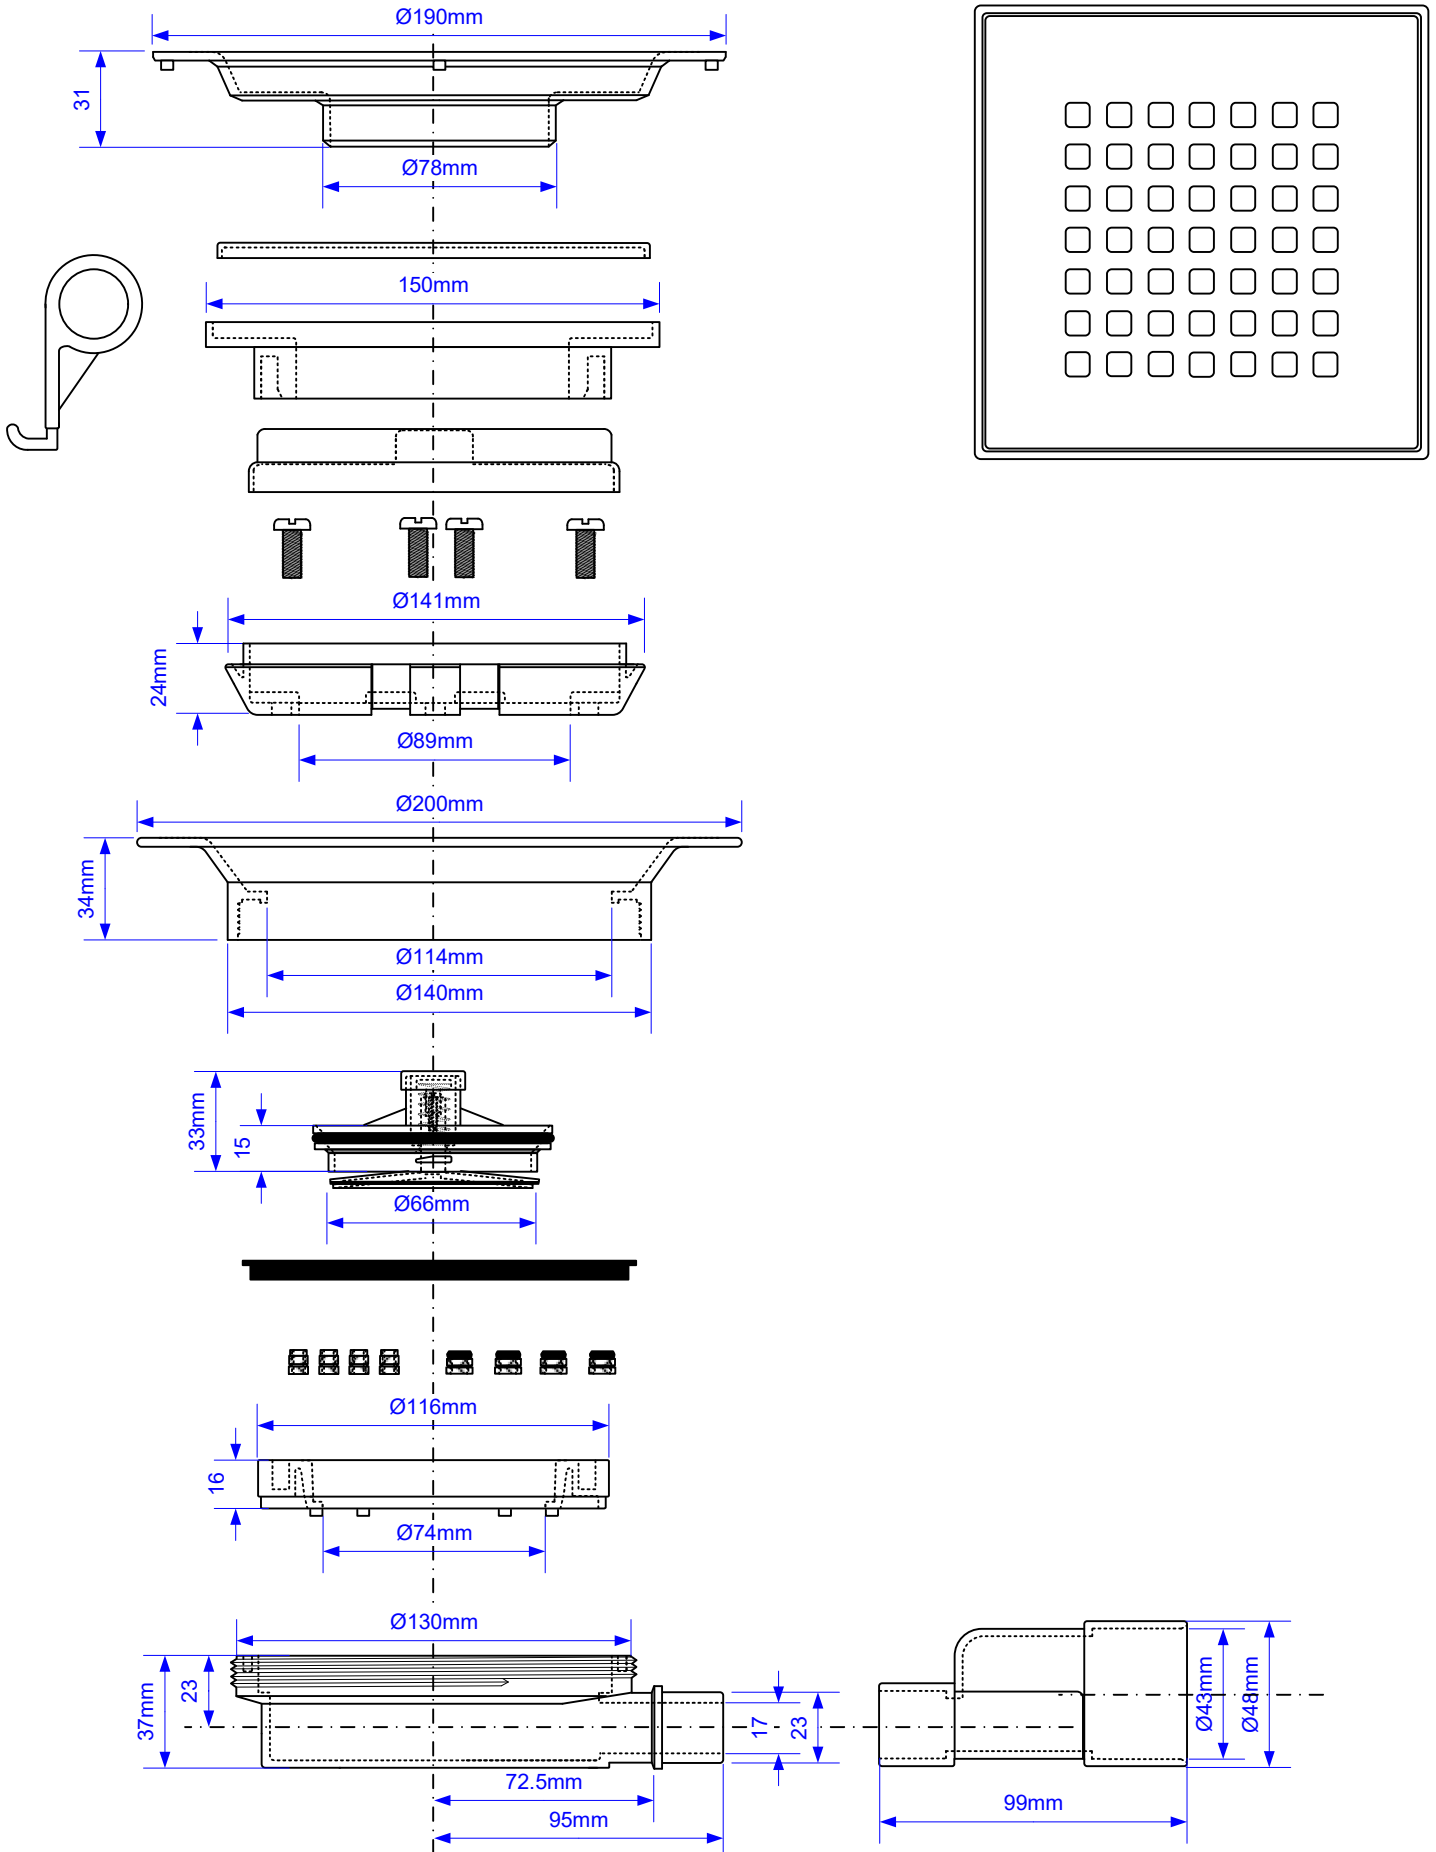

# VSG52SL-T6SQ-B

Drawing verified  
correct as of:

13/04/2023  
RM

DRAWN BY

RM

REVISED

13/04/2023

FILENAME

VSG52SL-T6SQ-B

DATE

(WEBSITE).VSD

13/04/2023

SCALE

1: 2.5